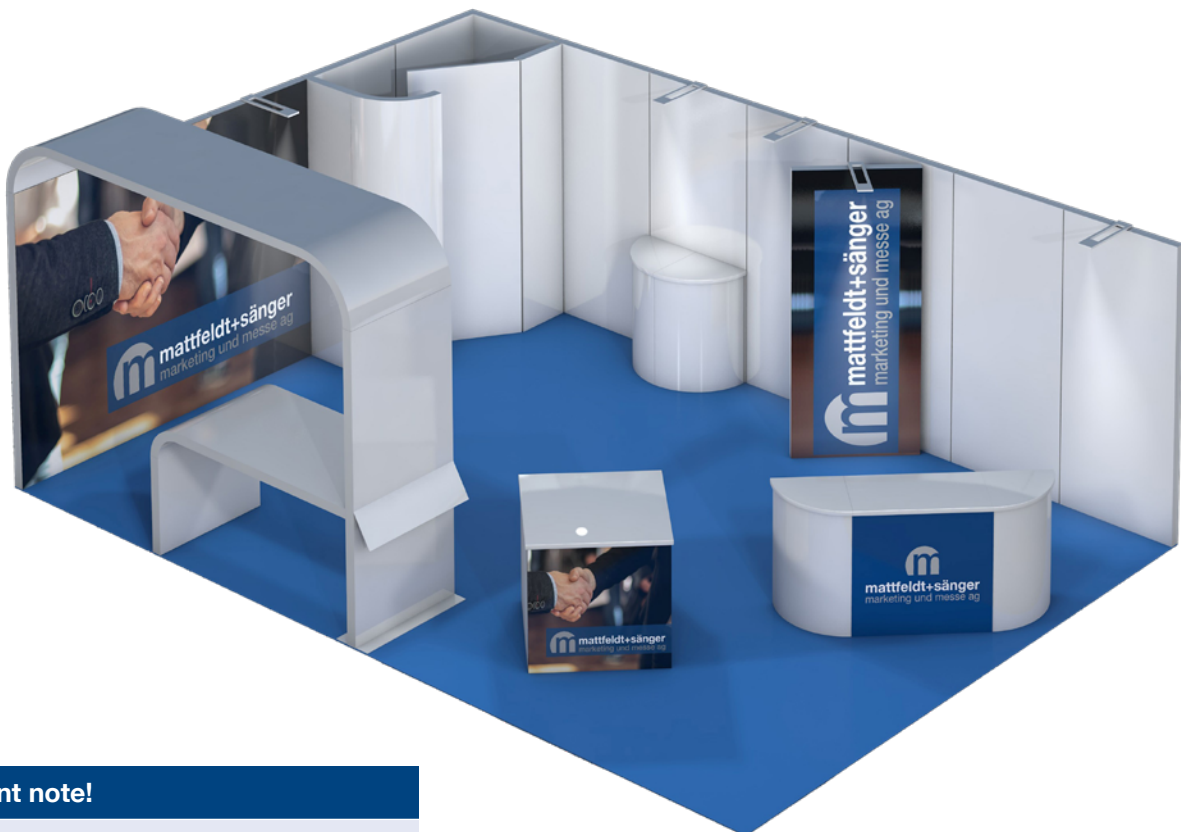

your details:

fair:	InterDive Friedrichshafen 2023	stand number:	
company:		tax-ID:	
contact person:		phone/fax:	
street/house number:		mobile phone:	
post code/city:		mail address:	

Premium equipment exhibition stand BeMatrix